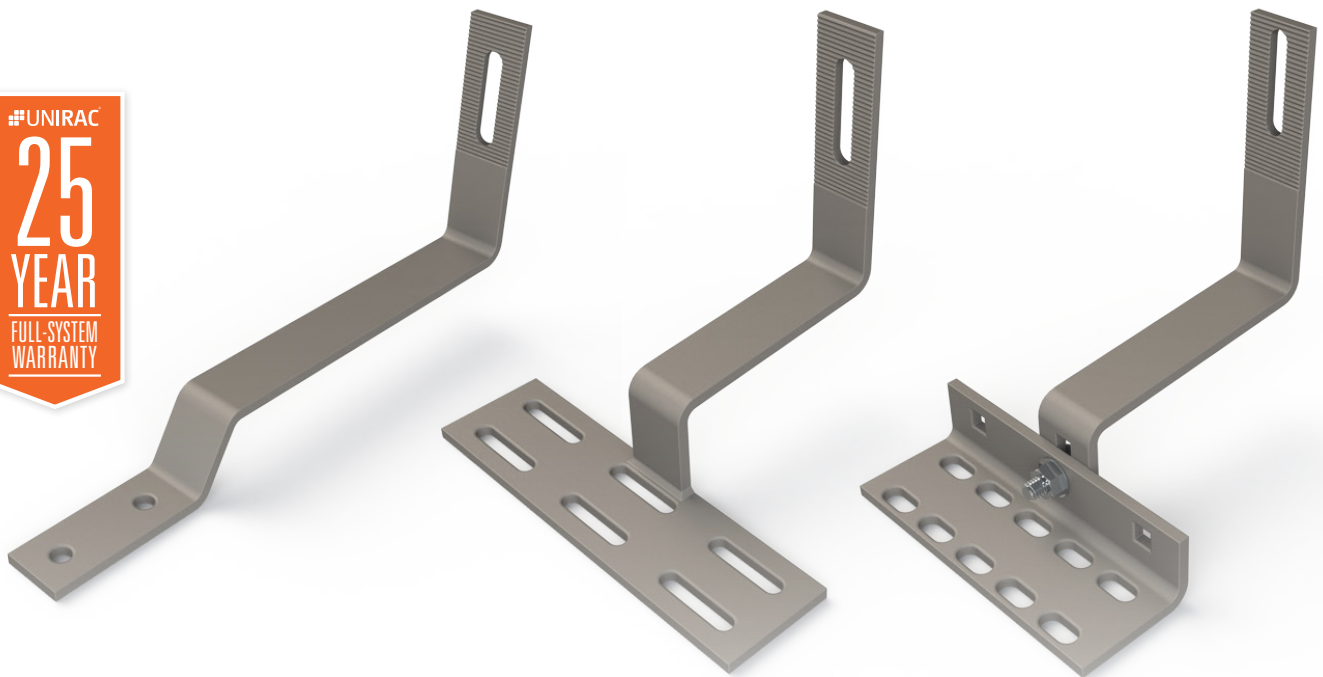

SOLARHOOKS

SOLARHOOKS is a complete line of versatile attachment solutions for tile roofs. Simple to install and designed for maximum convenience, **SOLARHOOKS** includes an assortment of tile hooks to solve any challenge, from universal hooks to specific shapes for flat and Spanish tiles. **SOLARHOOKS** are kitted with lag bolts for maximum convenience and have a bead blasted stainless steel finish. With **SOLARHOOKS**, you have everything you need for a quick, professional tile installation.

SIMPLE INSTALLATION

Lag bolts & EPDM washers included

VERSATILITY

Available with multiple hole patterns and slotted connections for adjustability

ASSORTMENT

Designs for Universal, Flat & Spanish tile; side & bottom mount