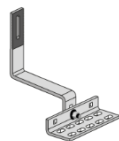

SIMPLE INSTALLATION

Lag bolts & EPDM washers included

VERSATILITY

Available with multiple hole patterns and slotted connections for adjustability

ASSORTMENT

Designs for Universal, Flat & Spanish tile; side & bottom mount

THE COMPLETE TILE ROOF SOLUTION

FOR QUESTIONS OR CUSTOMER SERVICE VISIT UNIRAC.COM OR CALL (505) 248-2702

SOLARHOOKS

APPLICATION GUIDE

MODEL	SOLARHOOK UNIV SIDE MT CT5	SOLARHOOK FLAT SIDE MT AT1	SOLARHOOK SPANISH SIDE MT CT1	SOLARHOOK FLAT SIDE MT ST1	SOLARHOOK UNIV BOTTOM MT CT4	SOLARHOOK FLAT BOTTOM MT AT2	SOLARHOOK FLAT BOTTOM MT ST2
PART NUMBER	004CT5S	004AT1S	004CT1S	004ST1S	004CT4S	004AT2S	004ST2S
MATERIAL	Bead Blasted 304 Stainless Steel	Bead Blasted 304 Stainless Steel	Bead Blasted 304 Stainless Steel	Bead Blasted 304 Stainless Steel	Bead Blasted 304 Stainless Steel	Bead Blasted 304 Stainless Steel	Bead Blasted 304 Stainless Steel
APPLICATION	Best in low wind / snow regions	Best in low wind / snow regions	Best in low wind / snow regions	Best in low wind / snow regions	Best in low wind / snow regions	Best in low wind / snow regions	Best in low wind / snow regions
USES EXISTING TILES	Yes	Yes	Yes	Yes	Yes	Yes	Yes
RAIL OR RAIL-LESS	Rail	Rail	Rail	Rail	Rail	Rail	Rail
MOUNTING METHOD	Side Mount	Side Mount	Side Mount	Side Mount	Bottom Mount	Bottom Mount	Bottom Mount
DIRECT MOUNT, NO L-FOOT REQUIRED	✓	✓	✓	✓			
ADJUSTABLE	✓				✓		
FLAT TILE	✓	✓		✓	✓	✓	✓
S TILE	✓		✓		✓		
W TILE	✓				✓		
UNIVERSAL TILE	✓				✓		
SIMPLE INSTALLATION	✓	✓	✓	✓	✓	✓	✓
NO TILE MOD. REQUIRED	✓	✓	✓	✓	✓	✓	✓
WARRANTY	25-Year	25-Year	25-Year	25-Year	25-Year	25-Year	25-Year