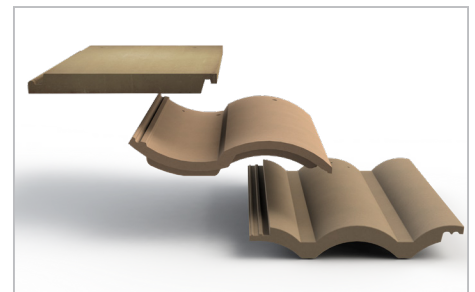

SOLARHOOKS

SOLARHOOKS is a complete line of versatile attachment solutions for tile roofs. Simple to install and designed for maximum convenience, **SOLARHOOKS** includes an assortment of tile hooks to solve any challenge, from universal hooks to specific shapes for flat and Spanish tiles. **SOLARHOOKS** are kitted with lag bolts for maximum convenience and have a bead blasted stainless steel finish. With **SOLARHOOKS**, you have everything you need for a quick, professional tile installation.

SIMPLE INSTALLATION

Lag bolts & EPDM washers included

VERSATILITY

Available with multiple hole patterns and slotted connections for adjustability

ASSORTMENT

Designs for Universal, Flat & Spanish tile; side & bottom mount