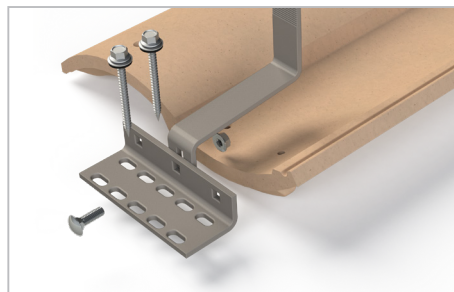

SOLARHOOKS

SOLARHOOKS is a complete line of versatile attachment solutions for tile roofs. Simple to install and designed for maximum convenience, **SOLARHOOKS** includes an assortment of tile hooks to solve any challenge, from universal hooks to specific shapes for flat and Spanish tiles. **SOLARHOOKS** are kitted with lag bolts for maximum convenience and have a bead blasted stainless steel finish. With **SOLARHOOKS**, you have everything you need for a quick, professional tile installation.

SIMPLE INSTALLATION

Lag bolts & EPDM washers included

VERSATILITY

Available with multiple hole patterns and slotted connections for adjustability

ASSORTMENT

Designs for Universal, Flat & Spanish tile; side & bottom mount