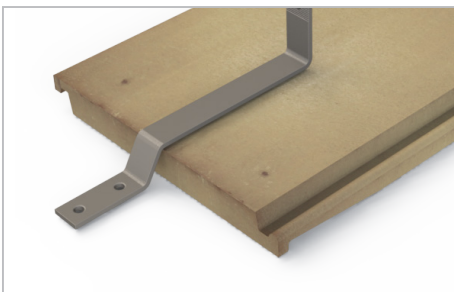

SOLARHOOKS

SOLARHOOKS is a complete line of versatile attachment solutions for tile roofs. Simple to install and designed for maximum convenience, **SOLARHOOKS** includes an assortment of tile hooks to solve any challenge, from universal hooks to specific shapes for flat and Spanish tiles. **SOLARHOOKS** are kitted with lag bolts for maximum convenience and have a bead blasted stainless steel finish. With **SOLARHOOKS**, you have everything you need for a quick, professional tile installation.

SIMPLE INSTALLATION

Lag bolts & EPDM washers included

VERSATILITY

Available with multiple hole patterns and slotted connections for adjustability

ASSORTMENT

Designs for Universal, Flat & Spanish tile; side & bottom mount